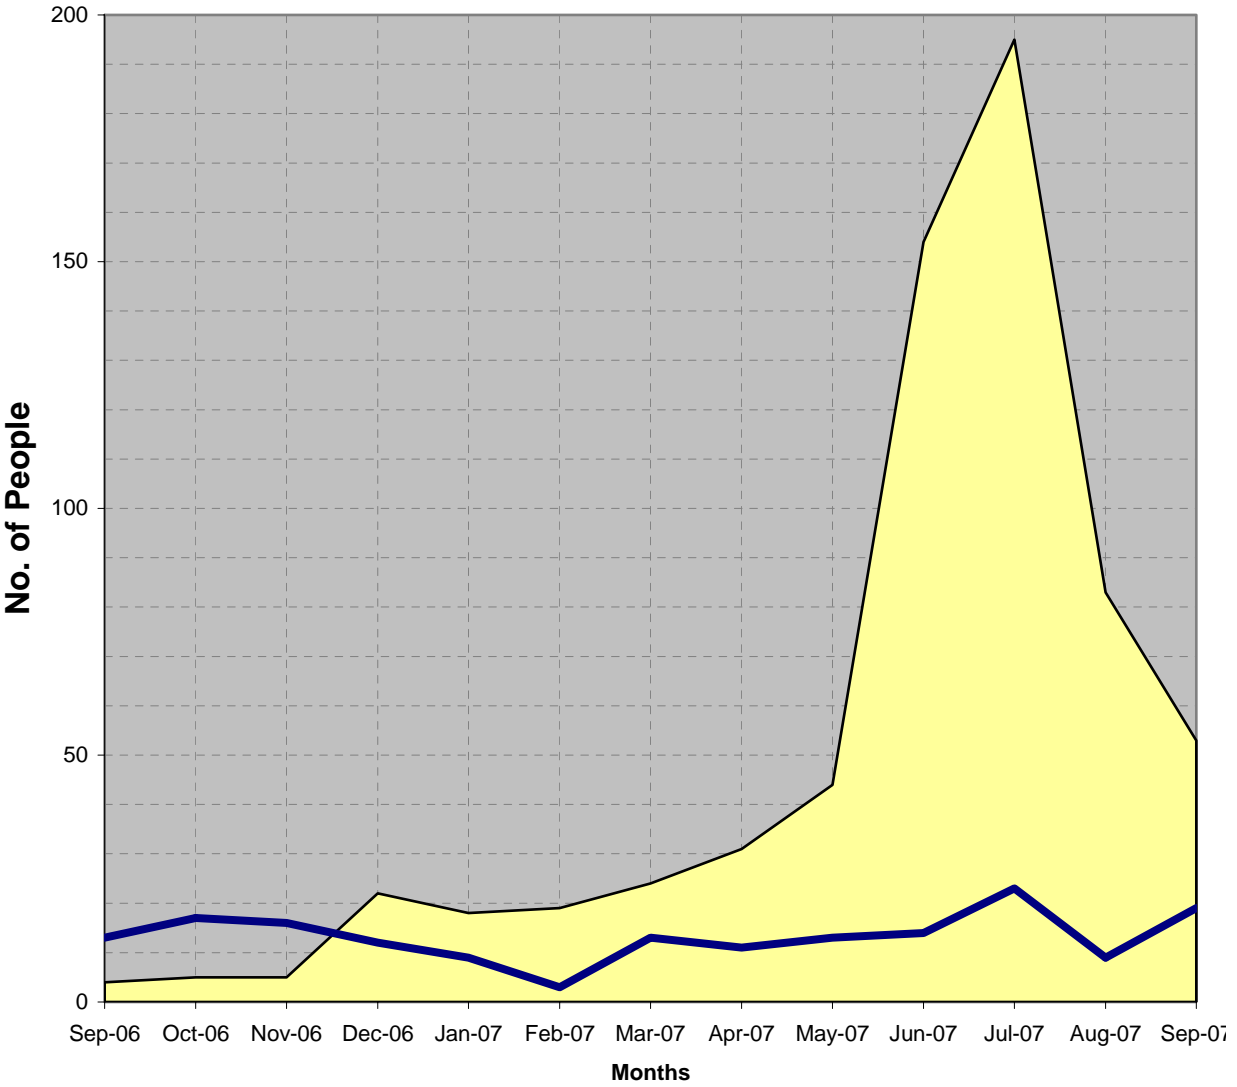

Volunteer Activity

Total Volunteer Numbers

Volunteer Hours

% of Volunteer Hours by Area