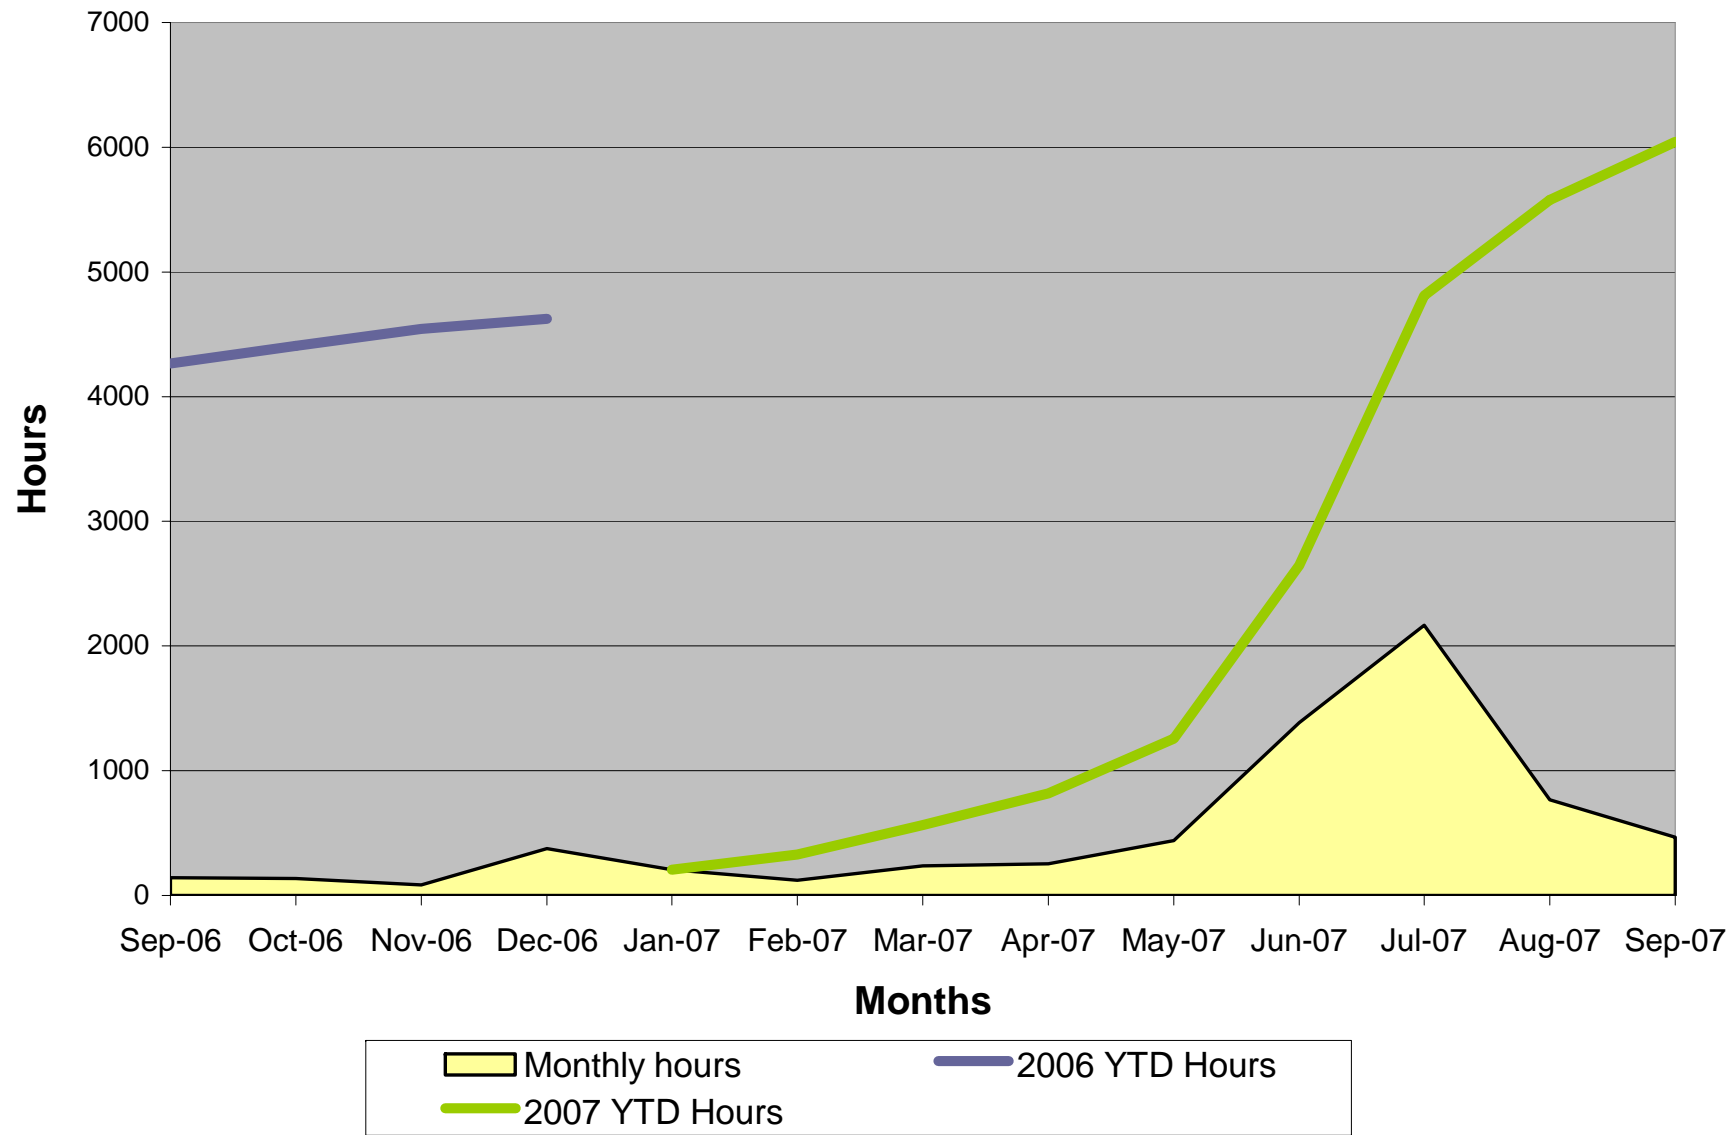

Volunteer Activity

Total Volunteer Numbers

Volunteer Hours

% of Volunteer Hours by Area